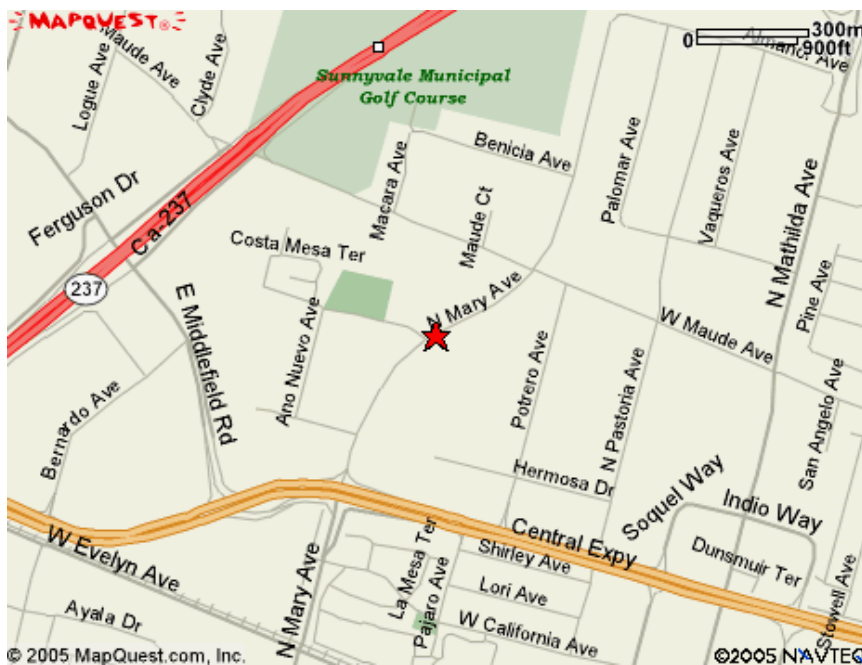

Class Location

Blue Coat Systems, Inc.
410 North Mary Avenue
Sunnyvale, CA 94085

Directions from 237 going West

Exit Maude Avenue. Make the first left onto Maude Avenue. Make a right on North Mary Avenue. Take the second left into the parking lot for 410 and 420 North Mary.

Directions from 237 going East

Exit Maude Avenue. Make a right onto Maude Avenue. Make a right on North Mary Avenue. Take the second left into the parking lot for 410 and 420 North Mary.

Directions from 101 going South

Exit Mathilda Drive
Right on Maude
Left on North Mary
Take the second left into the parking lot for 410 and 420 North Mary.

Parking

Parking can be found in front of the 410/420 building in the parking lot.

Nearby Attractions

Name	Address	Telephone	Distance (miles)
Mercado AMC Theatres	3111 Mission College Blvd – Santa Clara	408-871-2262	3.1
Santana Row (Shopping, Restaurants, Nightlife)	355 Santana Row - Santa Clara	408-551-4600	11.6
Speed Ring Indoor Kart Racing	2900 Mead Avenue - Santa Clara	408-567-9952	4.4
Valley Fair Mall	2855 Stevens Creek Blvd - Santa Clara	408-249-7696	11.6